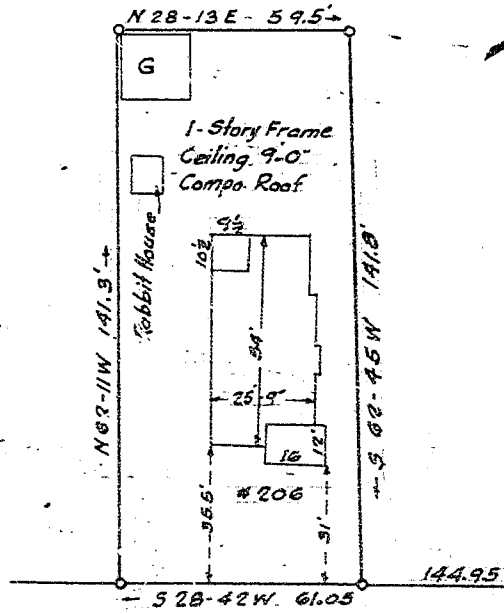

168

VARDRY STREET

GREEN AVENUE

PROPERTY OF
 MABRY ROBERTS GILLESPIE
 GREEN AVENUE
 GREENVILLE - S. C.
 Scale: 1" = 40' February 1930

DALTON & NEVES

9794
 AUG 11-1934

RAD COPY